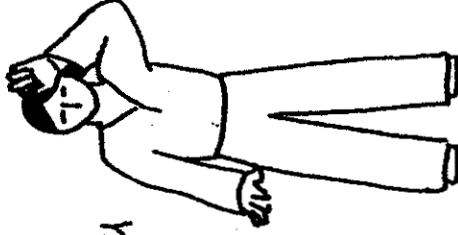

Six Healing Sounds

Sound	Emotion/Release	Color Absorb	Meridian/Organ
Shu	Anger	Green Assertiveness	Liver
Kuh	Melancholy	Red Joy	Heart
Hu	Worry	Yellow Harmony	Spleen
Sssss	Grief	White Empathy	Lung
Chway	Fear	Blue Caution	Kidney
She	(SMILE)	Red	Triple Heater

KUH

SHU

HU

CHWAY